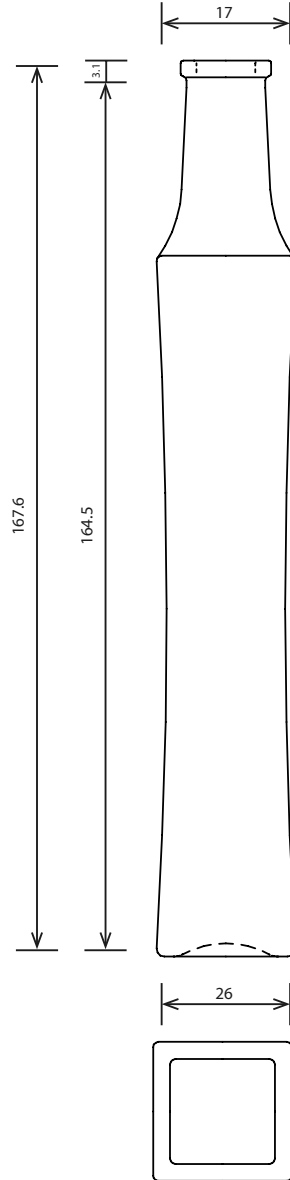

## 40ML ESMERALDA GLASS OIL BOTTLE

Product code	ESM40
Finish	11mm Cork Mouth
Capacity	40ml
Brim-full capacity	43ml